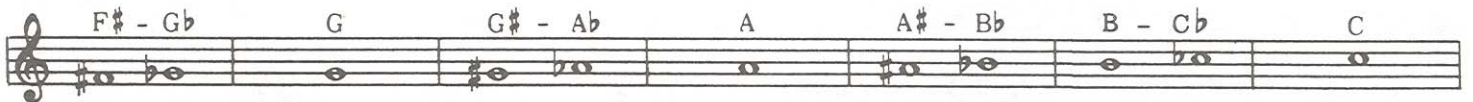

OBOE

● Solid black circles indicate keys pressed.

○ Open circles indicate open tone holes.

C# - Db D D# - Eb E F

F# - Gb G G# - Ab A A# - Bb B - Cb C

C# - Db D D# - Eb E F F# - Gb G