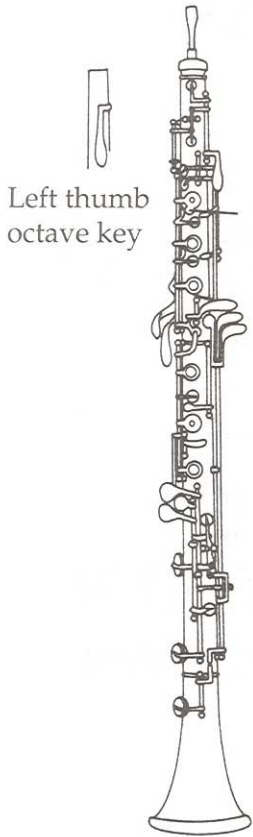

OBOE

● Solid black circles indicate keys pressed.

○ Open circles indicate open tone holes.

C# - Db D D# - Eb E F

F# - Gb G G# - Ab A A# - Bb B - Cb C

C# - Db D D# - Eb E F F# - Gb G