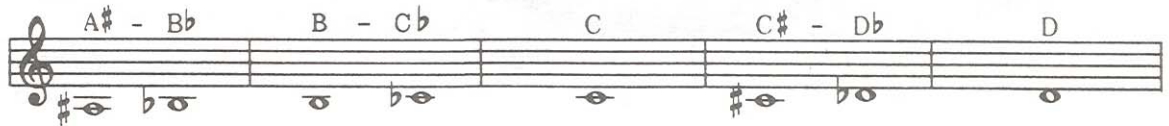

OBOE

● Solid black circles indicate keys pressed.

○ Open circles indicate open tone holes.

C# - Db D D# - Eb E F

F# - Gb G G# - Ab A A# - Bb B - Cb C

C# - Db D D# - Eb E F F# - Gb G