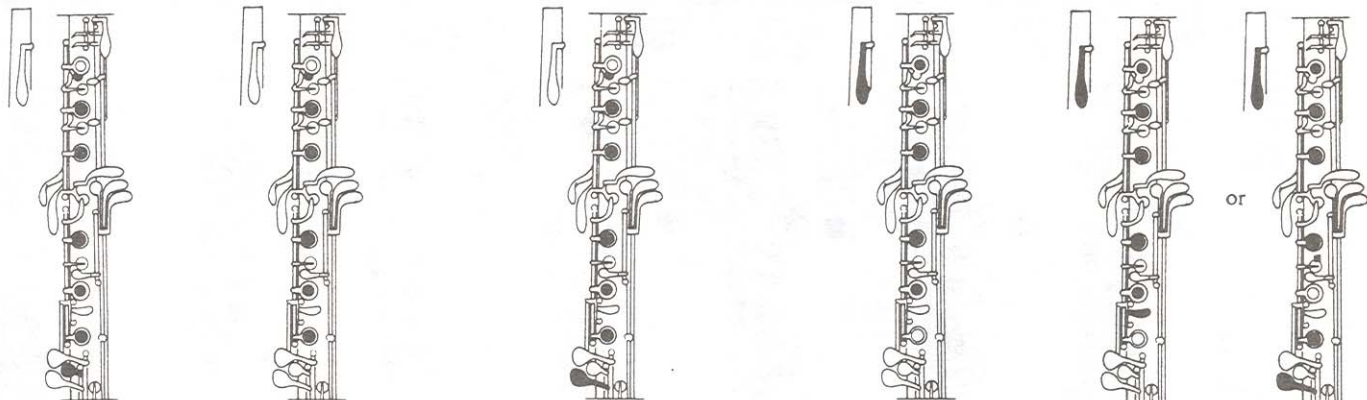

OBOE

● Solid black circles indicate keys pressed.

○ Open circles indicate open tone holes.

C# - Db D D# - Eb E F

F# - Gb G G# - Ab A A# - Bb B - Cb C

C# - Db D D# - Eb E F F# - Gb G