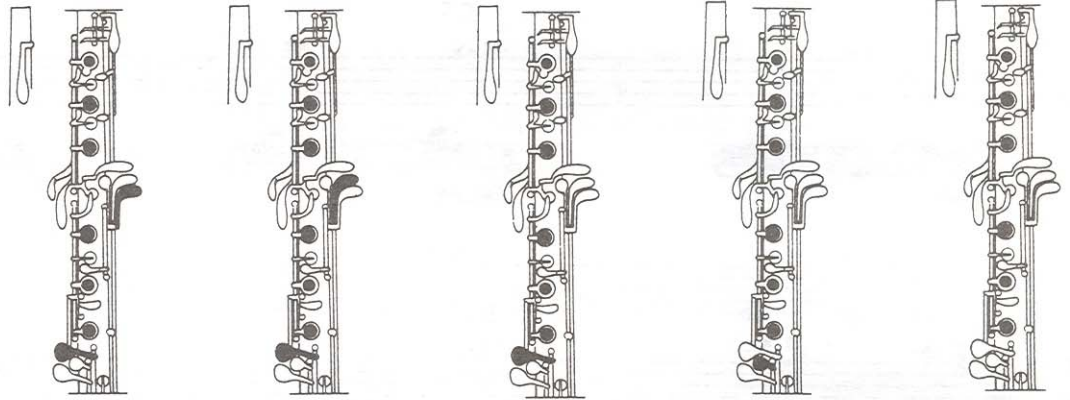

OBOE

● Solid black circles indicate keys pressed.

○ Open circles indicate open tone holes.

C# - Db D D# - Eb E F

F# - Gb G G# - Ab A A# - Bb B - Cb C

C# - Db D D# - Eb E F F# - Gb G