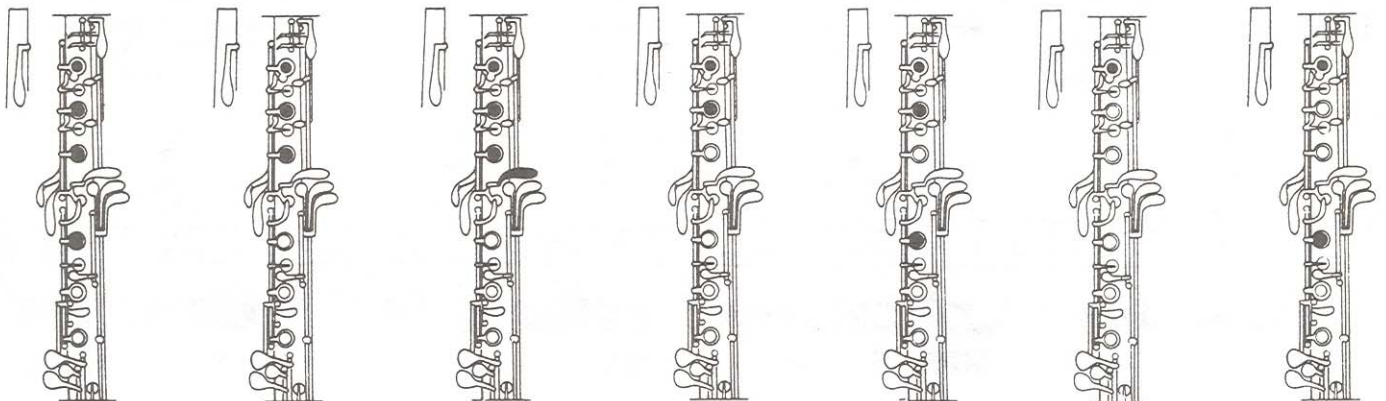

OBOE

● Solid black circles indicate keys pressed.

○ Open circles indicate open tone holes.

C# - Db D D# - Eb E F

F# - Gb G G# - Ab A A# - Bb B - Cb C

C# - Db D D# - Eb E F F# - Gb G