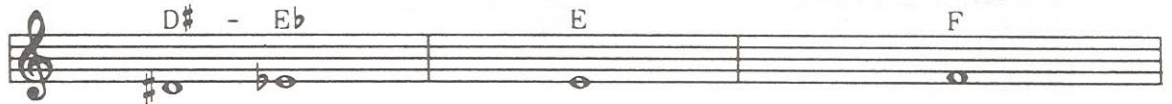

OBOE

● Solid black circles indicate keys pressed.

○ Open circles indicate open tone holes.

C# - Db D D# - Eb E F

F# - Gb G G# - Ab A A# - Bb B - Cb C

C# - Db D D# - Eb E F F# - Gb G