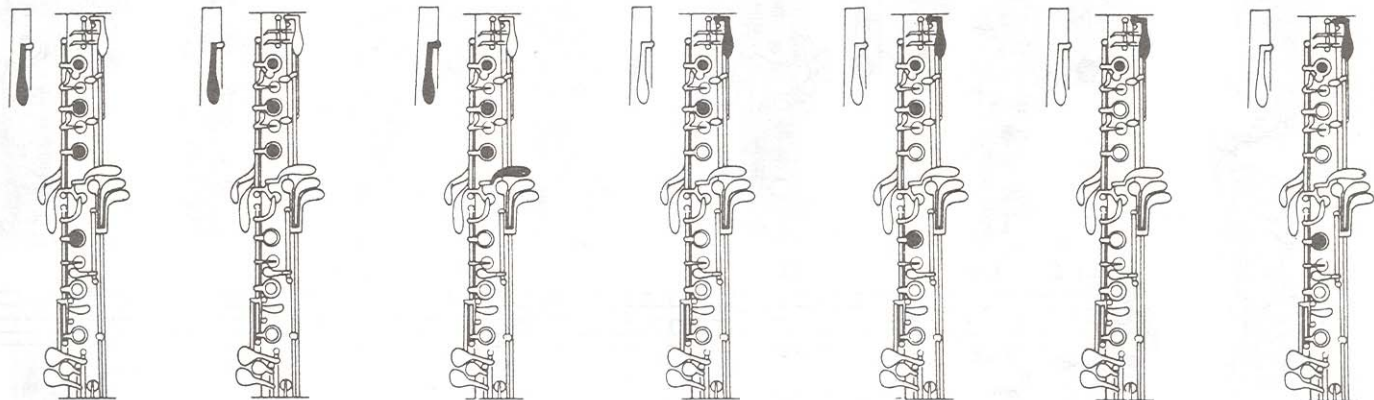

OBOE

● Solid black circles indicate keys pressed.

○ Open circles indicate open tone holes.

C# - Db D D# - Eb E F

F# - Gb G G# - Ab A A# - Bb B - Cb C

C# - Db D D# - Eb E F F# - Gb G